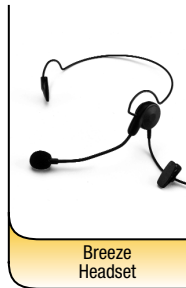

Breeze Headset