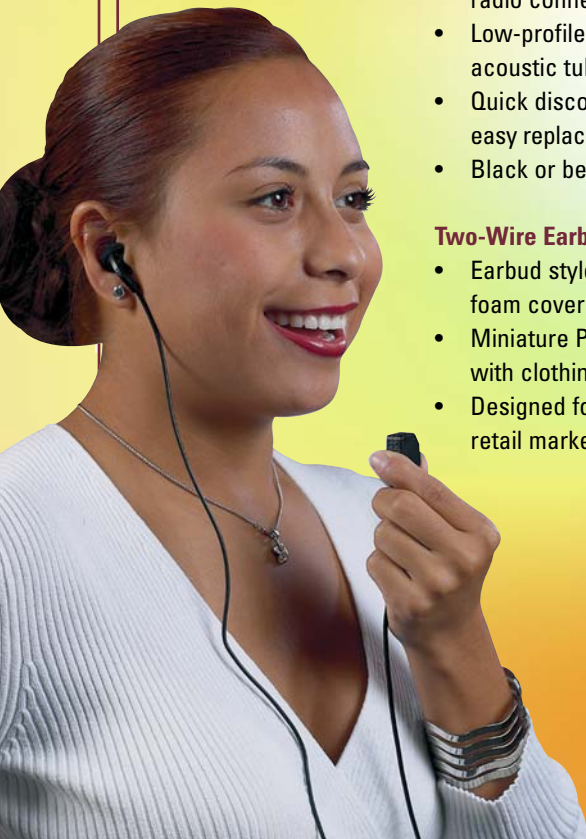

Dispatch

Designed and tested for use in the Public Safety Market, OTTO offers a variety of **Headsets** and a **Remote Console Interface** that provides ease of operation in critical situations. The modular system includes a choice of headset, remote console interface and coil cord with standard console plug. OTTO also offers a hardwired version with various headset offerings. All come standard with console plug.

Remote Console Interface

- Designed with a volume control, mute and PTT button all within one housing
- Standard connector for headsets
- Durable 15' coil cord
- Easy replacement of any one component

Headsets

- Variety of headset options
- Available with or without noise canceling microphone
- Option for hardwired unit or connection to Remote Console Interface

Surveillance Kits

OTTO sets the standard in durability, reliability and performance for **Surveillance Kits**. Experience high-clarity, two-way radio transmissions that are unnoticed by others around you. Not just for "surveillance" purposes anymore, these kits are perfect for security at airports, casinos, manufacturing plants, crowd control at conventions and concerts, and others working in environments requiring **discrete** communications.

Earphone, Two-Wire and Three-Wire Kits

- Lightweight earphone, rubber eartip, radio connector and clothing clip
- Low-profile, flexible, transparent acoustic tube
- Quick disconnect earphone adapter for easy replacement of any one component
- Black or beige color options

Two-Wire Earbud

- Earbud style earphone with foam cover
- Miniature PTT and microphone with clothing clip
- Designed for hospitality and retail markets