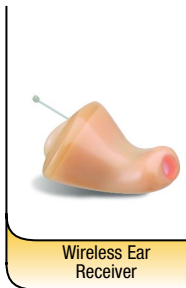

Legacy

Profile

Evolution

Genesis

Skull Mic Set

Throat Mic

Ranger Headset

* IP 68 standard is submersion in 1 meter of water for 31 minutes

How does **OTTO** know your needs?
 Because you come through
LOUD and CLEAR!

2 Wire Palm Microphone

2 Wire Earbud

3 Wire Mini Lapel

Noise Attenuating Plugs

Flexible Open Ear Inserts

Quick Disconnect Adapter

Wireless Ear Receiver

Inductive Neckloop

Heavy Duty Over-the-Head

ClearTrak Headset

Ranger Headset

Hurricane Headset

Lightweight Metal Headband

Lightweight Padded Headband