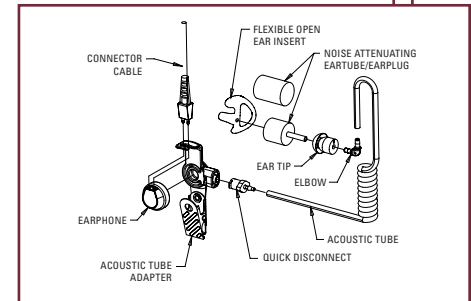

- Provides additional hearing protection
- Certified noise reduction rating (NRR) of 25dB
- Comfortable adjustable yellow foam ear inserts

Quick Disconnect Adapter

- Allows users to easily replace or alternate acoustic tubes (i.e. multiple shift operations)
- Unique cable retention feature eliminates strain on the earphone
- Black or beige color options