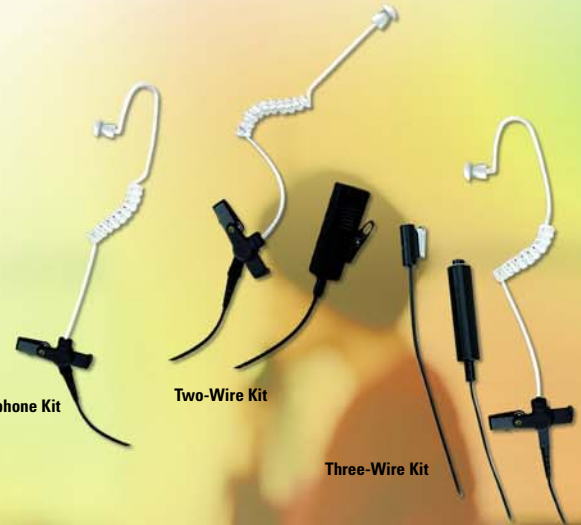

Earphone Kit

Two-Wire Kit