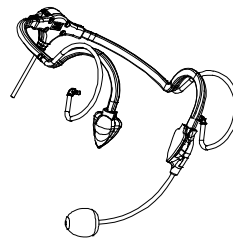

SURVEILLANCE KITS

Earphone kits w/radio interface

2 wire palm mic kit

**Ear Receiver
(Squelched or Standard)**

**Flat Pack
Wireless Accessory Options**

Neck Loop

**2 wire earbud
with mic/ptt**

Eartip

**Attenuating
Plugs**

**Flexible Open
Ear Insert**

**Ear insert optic
(Kits are shipped**

LIGHTWEIGHT HEADSETS

**Dual Speaker
Padded Band**

**Single Speaker
Padded Band**

**Breeze
Behind-the-head**

HEAVY DUTY HEADSETS

Over-the-head style

Behind-the-head style

Hurricane behind-the-head style

(ClearTRAK versions are shipped with an extreme noise canceling microphone element (approx. 19dB vs. 3dB on std. Heavy c

SPEAKER MICROPHONES

Side View

Back View

Legacy Model

Top View

Back View

Side View

Evolution Model

Right angle conne