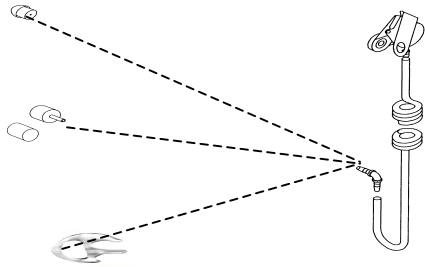

Side View

Back View

Legacy Model

Top View

Back View

Side View

Evolution Model

Right angle conne

Earphone kit for use with Evolution & Profile remote speaker mics.

TACTICAL, FIRE & HAZMAT (Also see Evolution and Genesis speaker microphones)

Skull Mic System

Throat Mic S1

ACCESSORY ADAPTERS

**Adapter for
Kenwood TK480
Series allowing
Use of RX only Kits**

**Adapter for
Motorola HT1000
Series Radios**

**Adapter to convert
wire kit to function
with Walkman
headset**

3 wire mini lapel mic kit

**Options for acoustic tube kits
(used with a standard eartip)**

**Explorer w/Quick
Disconnect Earpiece**