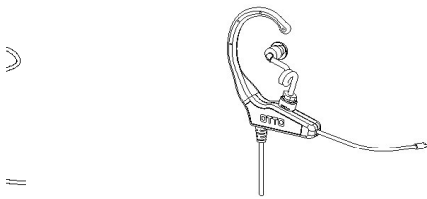

**Adapter for
Motorola HT1000
Series Radios**

**Adapter to convert
wire kit to function
with Walkman
headset**

3 wire mini lapel mic kit

**Options for acoustic tube kits
(used with a standard eartip)**

**Explorer w/Quick
Disconnect Earpiece**