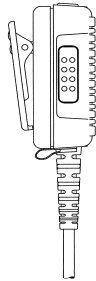

Over-the-head style

Behind-the-head style

Hurricane behind-the-head style

(ClearTRAK versions are shipped with an extreme noise canceling microphone element (approx. 19dB vs. 3dB on std. Heavy c

SPEAKER MICROPHONES

Side View

Back View

Legacy Model

Top View

Back View

Side View

Evolution Model

Right angle conne

Earphone kit for use with Evolution & Profile remote speaker mics.

TACTICAL, FIRE & HAZMAT (Also see Evolution and Genesis speaker microphones)

Skull Mic System

Throat Mic S1

ACCESSORY ADAPTERS

**Adapter for
Kenwood TK480
Series allowing
Use of RX only Kits**

**Adapter for
Motorola HT1000
Series Radios**

**Adapter to convert
wire kit to function
with Walkman
headset**

3 wire mini lapel mic kit

**Options for acoustic tube kits
(used with a standard eartip)**

**Explorer w/Quick
Disconnect Earpiece**