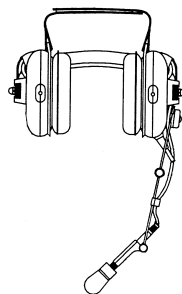

SURVEILLANCE KITS

Earphone kits w/radio interface

2 wire palm mic kit

**Ear Receiver
(Squelched or Standard)**

**Flat Pack
Wireless Accessory Options**

Neck Loop

**2 wire earbud
with mic/ptt**

Eartip

**Attenuating
Plugs**

**Flexible Open
Ear Insert**

**Ear insert optic
(Kits are shipped**

LIGHTWEIGHT HEADSETS

**Dual Speaker
Padded Band**

**Single Speaker
Padded Band**

**Breeze
Behind-the-head**

HEAVY DUTY HEADSETS

Over-the-head style

Behind-the-head style

Hurricane behind-the-head style

(ClearTRAK versions are shipped with an extreme noise canceling microphone element (approx. 19dB vs. 3dB on std. Heavy c

SPEAKER MICROPHONES

Side View

Back View

Legacy Model

Top View

Back View

Side View

Evolution Model

Right angle conne