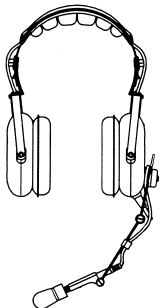

SURVEILLANCE KITS

Earphone kits w/radio interface

2 wire palm mic kit

**Ear Receiver
(Squelched or Standard)**

**Flat Pack
Wireless Accessory Options**

Neck Loop

**2 wire earbud
with mic/ptt**

Eartip

**Attenuating
Plugs**

**Flexible Open
Ear Insert**

**Ear insert optic
(Kits are shipped**

LIGHTWEIGHT HEADSETS

**Dual Speaker
Padded Band**

**Single Speaker
Padded Band**

**Breeze
Behind-the-head**

HEAVY DUTY HEADSETS

Over-the-head style

Behind-the-head style

Hurricane behind-the-head style

(ClearTRAK versions are shipped with an extreme noise canceling microphone element (approx. 19dB vs. 3dB on std. Heavy c

SPEAKER MICROPHONES

Side View

Back View

Legacy Model

Top View

Back View

Side View

Evolution Model

Right angle conne