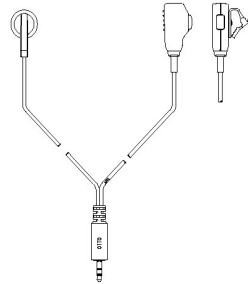

SURVEILLANCE KITS

Earphone kits w/radio interface

2 wire palm mic kit

**Ear Receiver
(Squelched or Standard)**

**Flat Pack
Wireless Accessory Options**

Neck Loop

**2 wire earbud
with mic/ptt**

Eartip

Over-the-head style

Behind-the-head style

Hurricane behind-the-head style

(ClearTRAK versions are shipped with an extreme noise canceling microphone element (approx. 19dB vs. 3dB on std. Heavy c

SPEAKER MICROPHONES