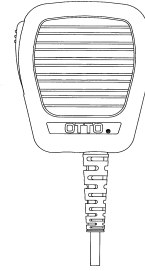

Over-the-head style

Behind-the-head style

Hurricane behind-the-head style

(ClearTRAK versions are shipped with an extreme noise canceling microphone element (approx. 19dB vs. 3dB on std. Heavy c

SPEAKER MICROPHONES

Side View

Back View

Legacy Model

Top View

Back View

Side View

Evolution Model

Right angle conne