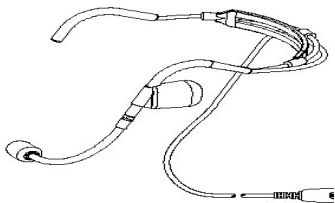

**Adapter for
Motorola HT1000
Series Radios**

**Adapter to convert
wire kit to function
with Walkman
headset**

3 wire mini lapel mic kit

**Options for acoustic tube kits
(used with a standard eartip)**

**Explorer w/Quick
Disconnect Earpiece**

Ranger Single Speaker

duty hdst.)

Side View

Back View

Profile Model

Top View

Side View

Back View