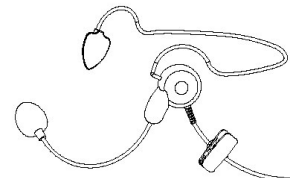

**Attenuating
Plugs**

**Flexible Open
Ear Insert**

**Ear insert optic
(Kits are shipped**

LIGHTWEIGHT HEADSETS

**Dual Speaker
Padded Band**

**Single Speaker
Padded Band**

**Breeze
Behind-the-head**

HEAVY DUTY HEADSETS

Over-the-head style

Behind-the-head style

Hurricane behind-the-head style

(ClearTRAK versions are shipped with an extreme noise canceling microphone element (approx. 19dB vs. 3dB on std. Heavy c

SPEAKER MICROPHONES