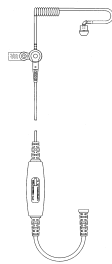

SURVEILLANCE KITS

Earphone kits w/radio interface

2 wire palm mic kit

**Ear Receiver
(Squelched or Standard)**

**Flat Pack
Wireless Accessory Options**

Neck Loop

**2 wire earbud
with mic/ptt**

Eartip

**Attenuating
Plugs**

**Flexible Open
Ear Insert**

**Ear insert optic
(Kits are shipped**

LIGHTWEIGHT HEADSETS

**Dual Speaker
Padded Band**

**Single Speaker
Padded Band**

**Breeze
Behind-the-head**

HEAVY DUTY HEADSETS

Over-the-head style

Behind-the-head style

Hurricane behind-the-head style

(ClearTRAK versions are shipped with an extreme noise canceling microphone element (approx. 19dB vs. 3dB on std. Heavy c

SPEAKER MICROPHONES